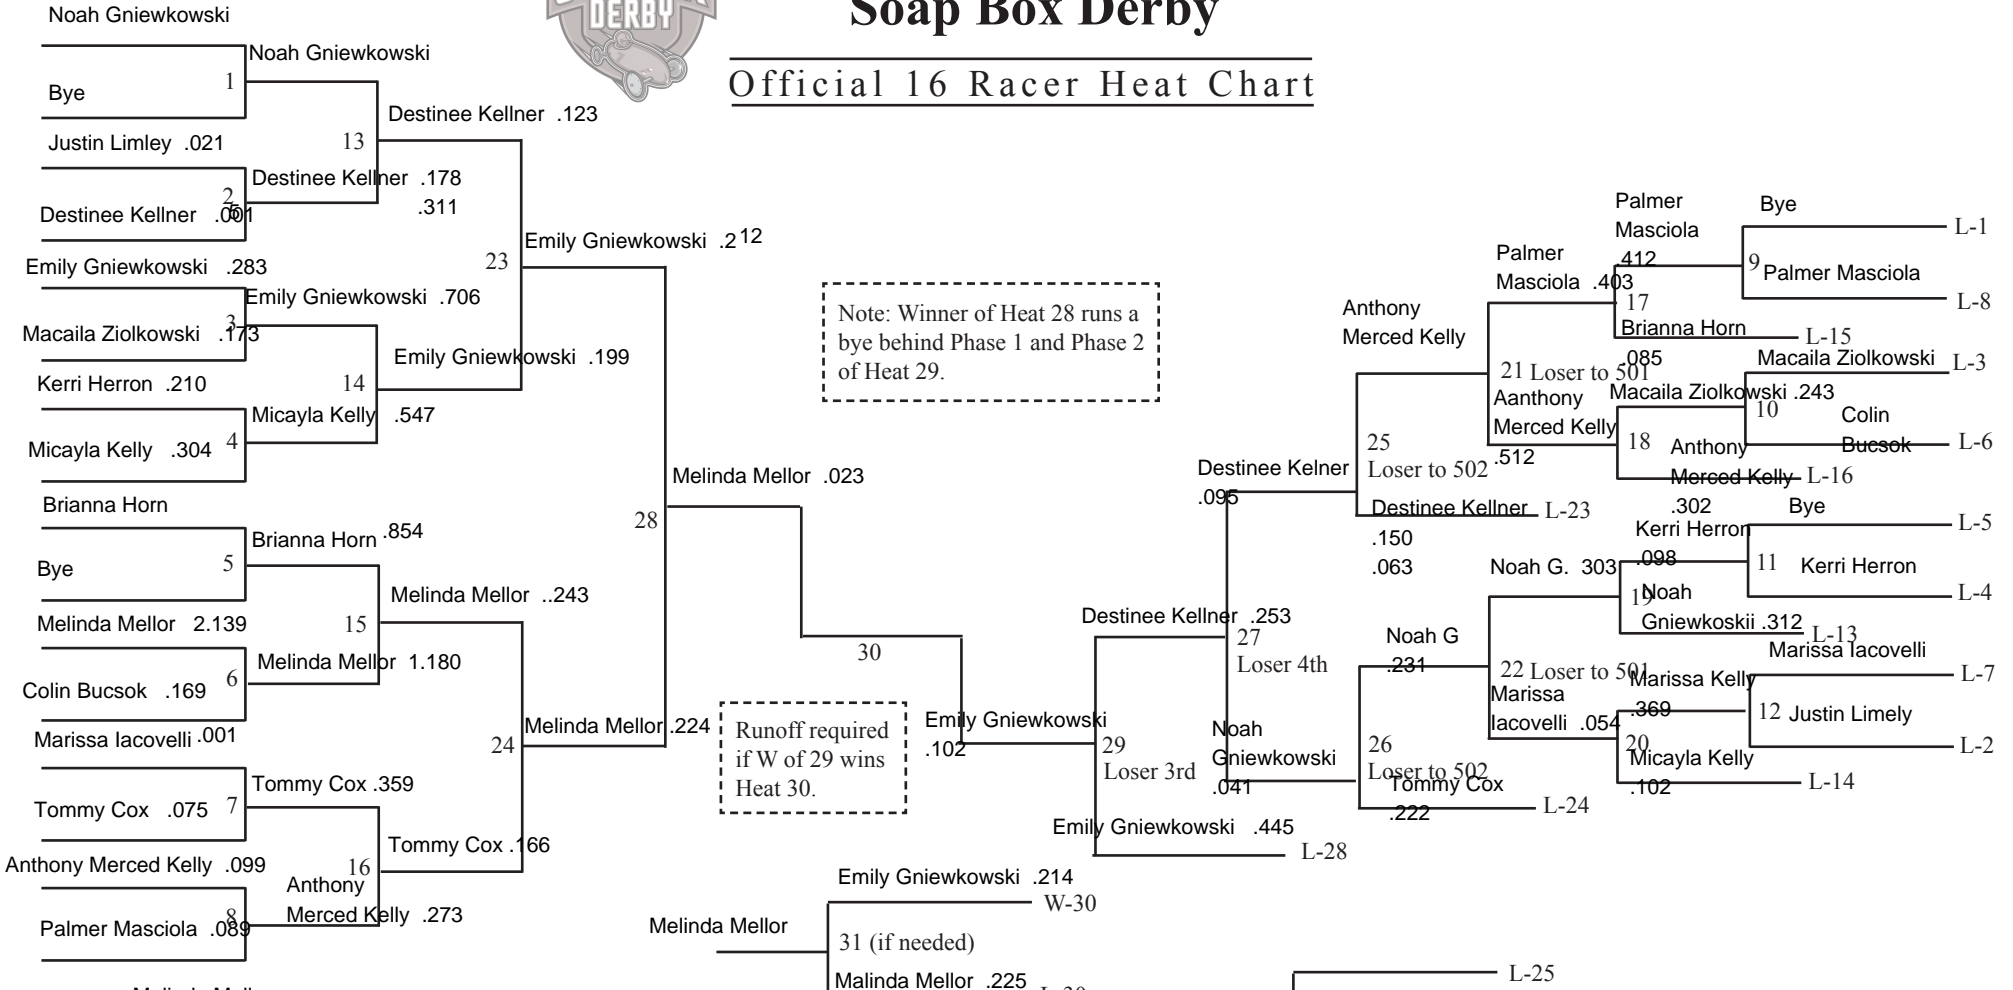

Race City: McKeesport, Pa

Division: Superstock

Date: 06/17/12

2012 All-American Soap Box Derby

Official 16 Racer Heat Chart

Note: Winner of Heat 28 runs a bye behind Phase 1 and Phase 2 of Heat 29.

Runoff required if W of 29 wins Heat 30.

- 1 st _____
- 2 nd _____
- 3 rd _____
- 4 th _____
- 5 th _____
- 6 th _____
- 7 th _____
- 8 th _____

1st place is **winner** of Heat 30 or 31
 2nd place is **loser** of Heat 30 or 31
 3rd place is **loser** of Heat 29
 4th place is **loser** of Heat 27
 5th place is **winner** of Heat 502
 6th place is **loser** of Heat 502
 7th place is **winner** of Heat 501
 8th place of **loser** of Heat 501